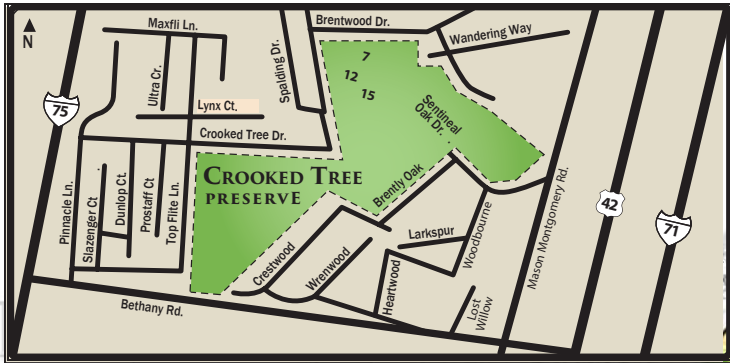

CROOKED TREE PRESERVE - NOW SELLING!

DANIELS HOMES

a MAESTRO company

Daniels Homes is now building custom homes from the \$800's on the beautiful, half acre home sites of Crooked Tree Preserve. Crooked Tree is in the Mason School District and offers walking trails, pool, community garden and much more.