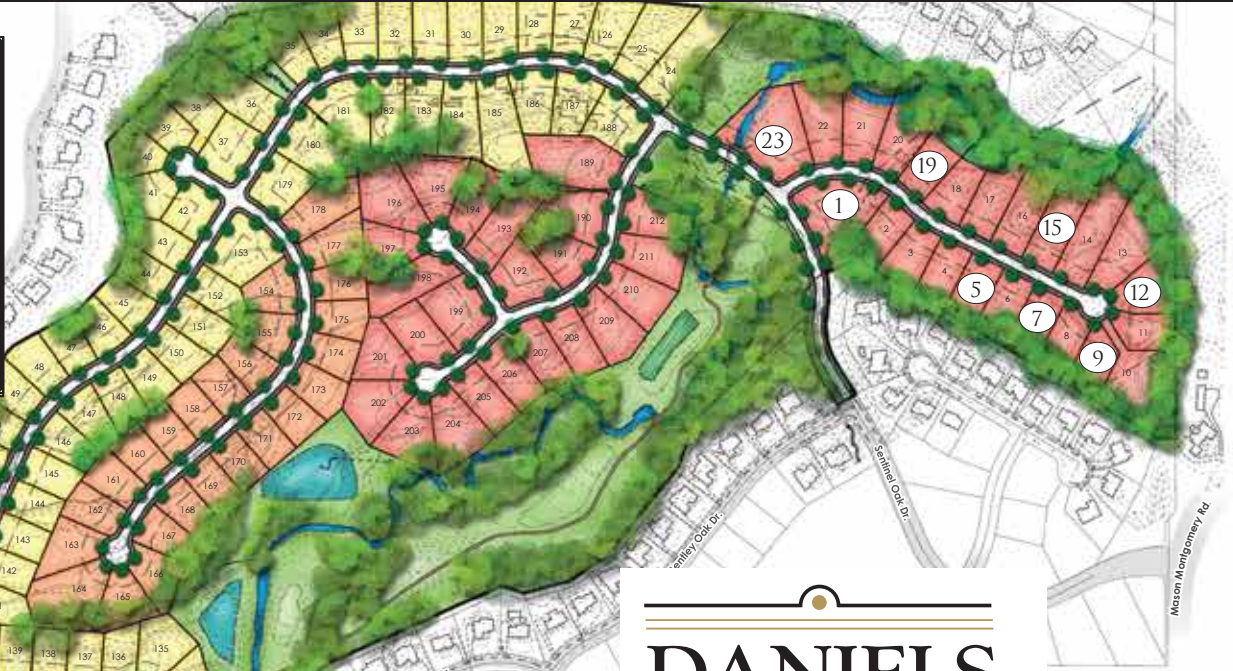

CROOKED TREE PRESERVE - NOW SELLING!

DANIELS HOMES

a MAESTRO company

Daniels Homes is now building custom homes from the \$800's on the beautiful, half acre home sites of Crooked Tree Preserve. Crooked Tree is in the Mason School District and offers walking trails, pool, community garden and much more.