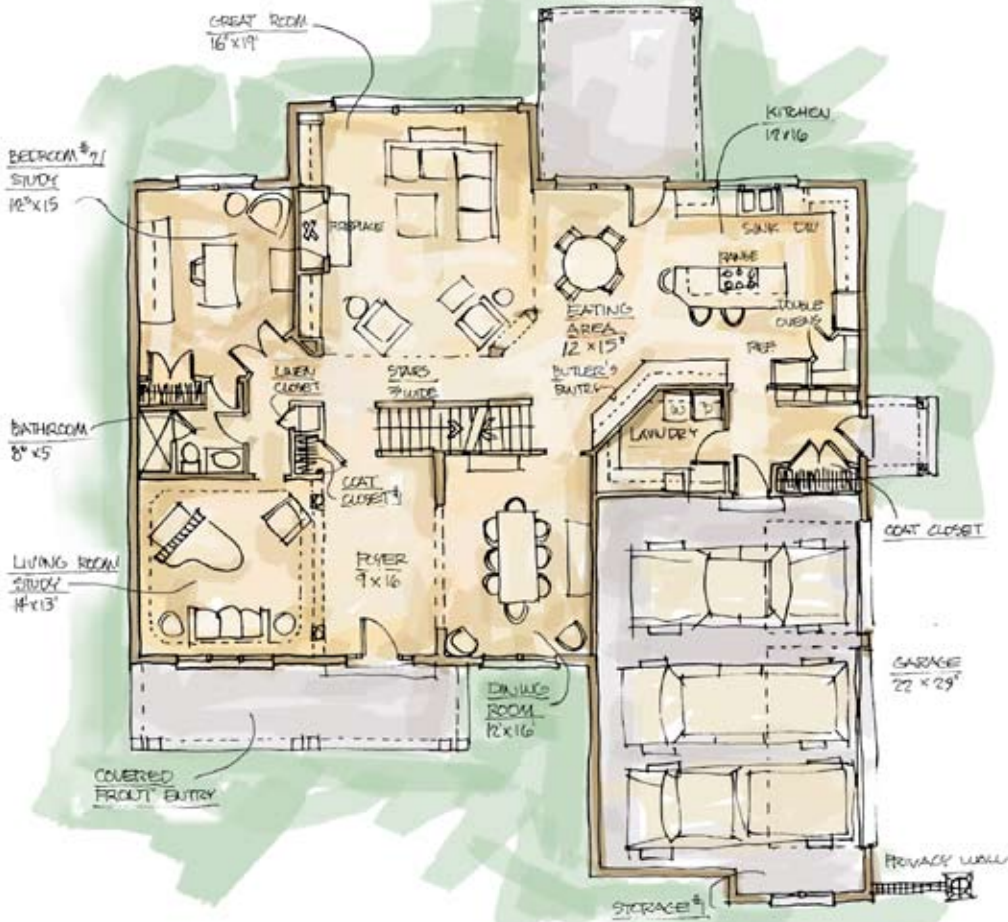

IVY TRAILS

8612 IVY TRAILS DRIVE

This brochure is for illustrative purposes only, and not part of a legal, binding contract.