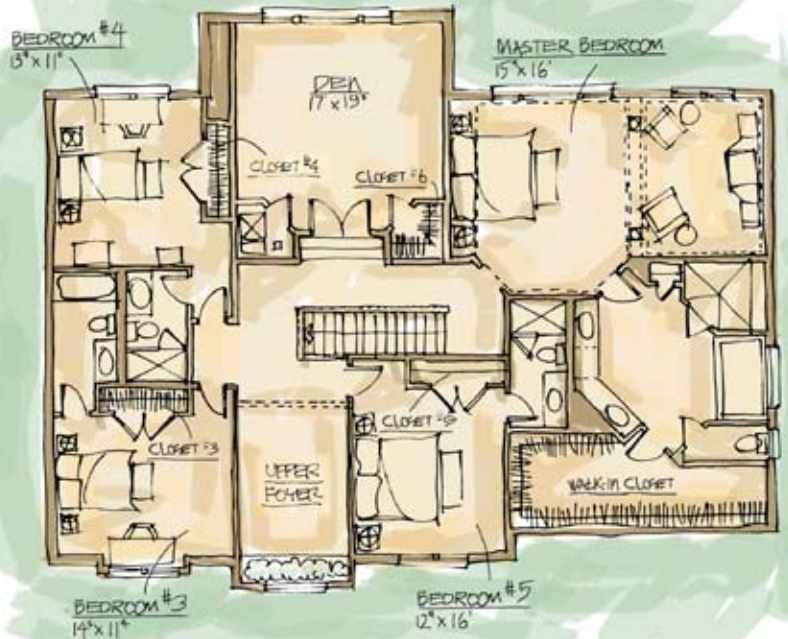

IVY TRAILS

8612 IVY TRAILS DRIVE

This brochure is for illustrative purposes only, and not part of a legal, binding contract.