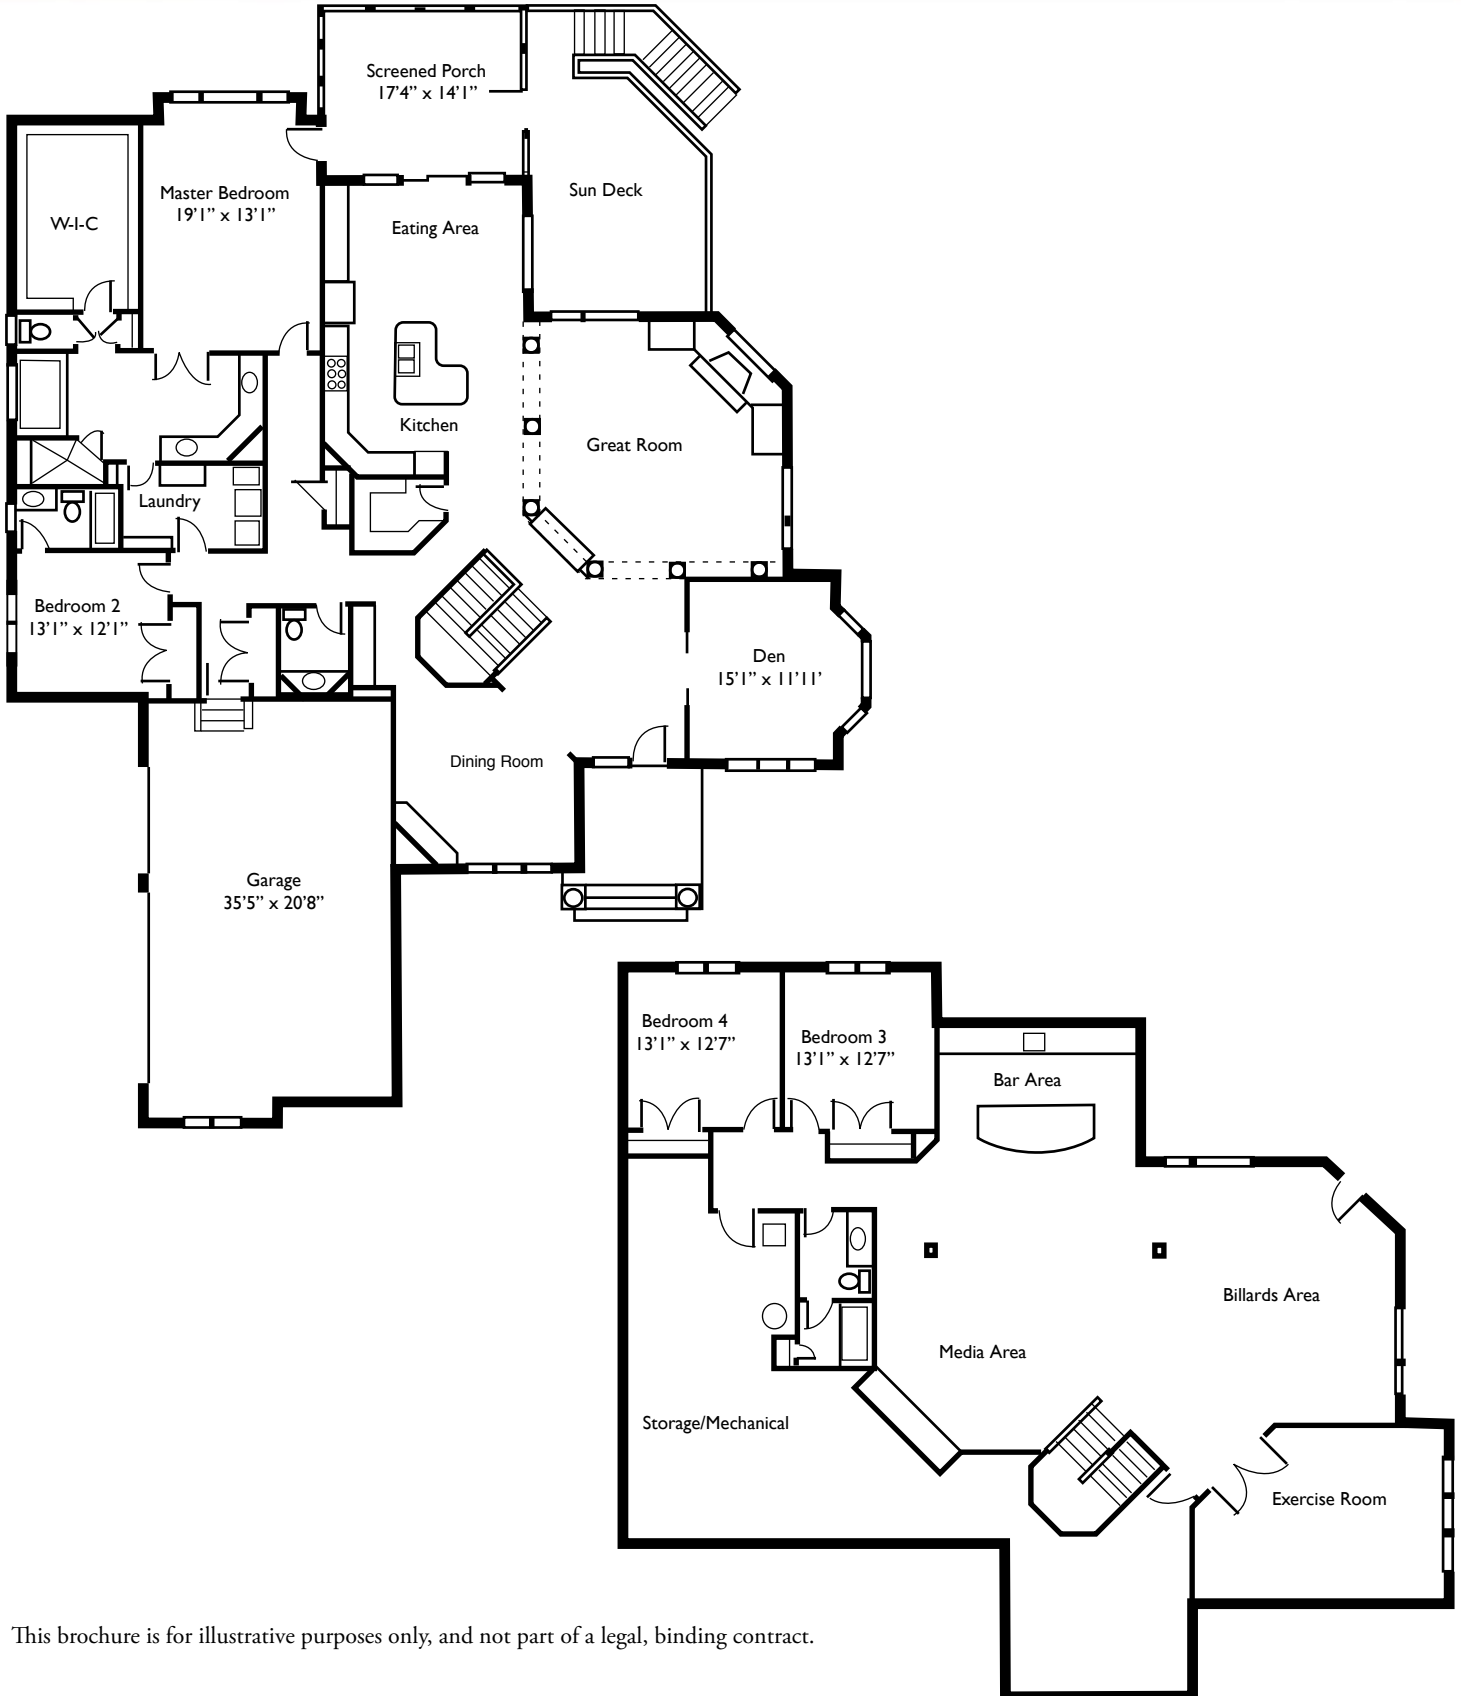

RIVER'S BEND

5717 MASTER'S ROW

IMMEDIATE OCCUPANCY

REDUCED TO \$689,000

MLS # 1104509

Custom lifestyle home with views of the TPC Golf course. Home has over 3,200 sq. ft., an open floor plan, and incredible owner's retreat. Custom ceiling details are also found throughout the home. There is a walkout, finished lower level with a media area, billiards, bar and 2 guest bedrooms.

SEE FLOOR PLAN ON BACK

Jan Gerding, Link Realty

(513) 608-3770 • jgerding.linkrealty@gmail.com

Daniels Homes • 9380 Montgomery Rd, Suite 209 Cincinnati Ohio 45242

danielshomes.com

**DANIELS
HOMES**

The fine art of home building

RIVER'S BEND

5717 MASTER'S ROW

This brochure is for illustrative purposes only, and not part of a legal, binding contract.