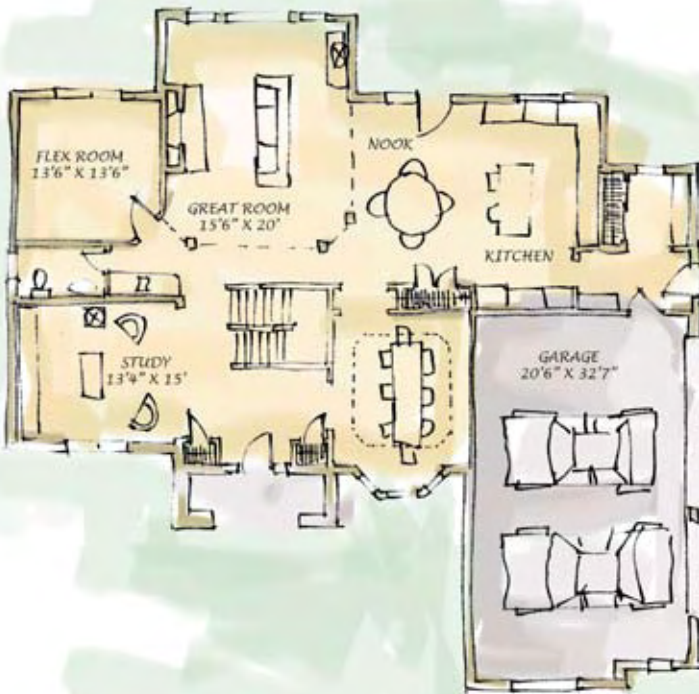

# RIVERS BEND

## 1003 RIVER FOREST DRIVE

IMMEDIATE OCCUPANCY

\$789,000

New home plan from the Daniels Legacy Gallery. Open floor plan with over 4,200 sq. ft., great room with wet bar & fireplace, first floor flex room, mud room, incredible owner's retreat with access to laundry room and bonus room / den on 2nd floor.... great floor plan for today's family.